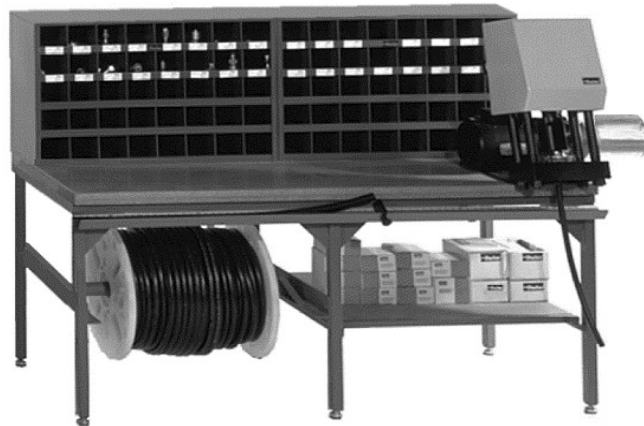

HoseFab Table, TH7-5

Features: Heavy duty constructed table for mounting Minikrimp, Karrykrimp, Karrykrimp 2, or Parkrimp 1. HoseFab Table is available in 3 versions to meet your requirements. Options include two 40B-Cabinets or 72B-Cabinets for fitting storage.

Table

Measurements:

Height: 31-3/4", Width: 29", Length: 72"

Part Number

Description

TH7-5-R

6' table with 2 hose reels

TH7-5-S

6' table with 2 bottom shelves

TH7-5-C

6' table with 1 hose reel & 1 bottom shelf

TH7-5-HT

Optional 6' measured hose trough with adjustable hose stop

40B-Cabinet

40 openings - 4-1/2" x 4-1/2" x 12" in size

72B-Cabinet